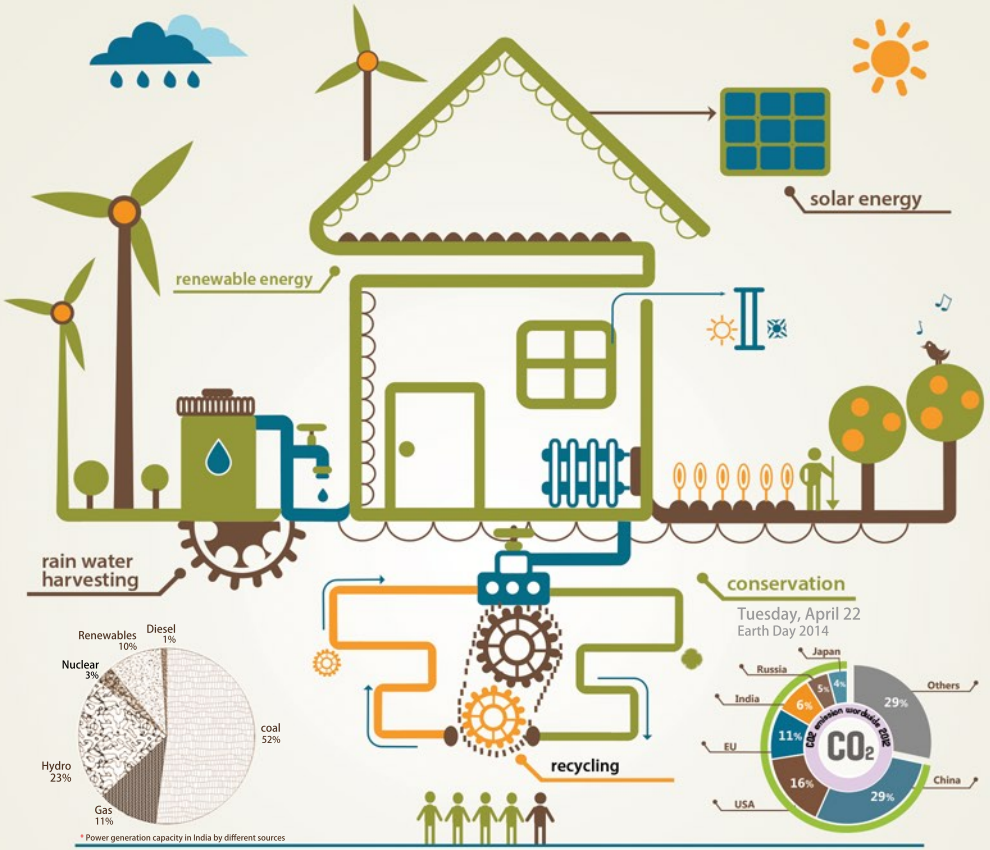

GREEN OFFICE

go green..