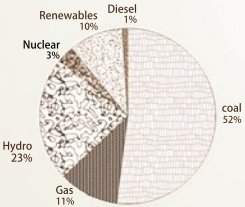

GREEN OFFICE